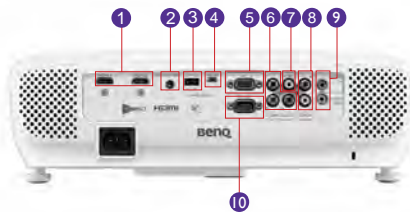

Input and Output Terminals

① HDMI 1 & 2	⑥ Component Video in
② 12V Trigger	⑦ Composite Video in (RCA)
③ USB (Type A)	⑧ Audio L/R in (RCA)
④ USB (Type mini-B)	⑨ Audio In & Out (Mini Jack)
⑤ Computer in (D-sub 15pin)	⑩ RS232 (DB-9pin)

BenQ America Corp.
www.BenQ.us

BenQ is a registered trademark of BenQ Corp. All rights reserved. Product names, logos, brands, and other trademarks featured or referred to in this material are the property of their respective trademark holders. Specifications subject to change without notice.

HT2050 100115_BQus

Because it matters