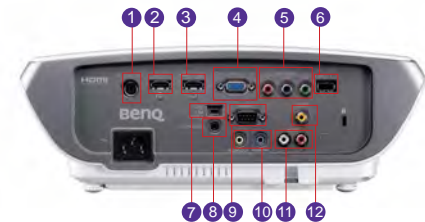

Interface	Computer in (D-sub 15pin) x 1
	Composite video in (RCA) x 1
	Component video in x 1
	HDMI-1 x 1
	HDMI-2 / MHL x 1
	Audio in (Mini Jack) x 1
	Audio L/R in (RCA) x 1
	Audio out (Mini Jack) x 1
	Chamber speaker 10W x 1
	USB (Type A) x 1 (5V/1.5A power supply)
	USB (Type Mini B) x 1 (Service)
	RS232 (DB-9pin) x 1
	DC 12V Trigger x 1
	3D sync out x 1
	IR receiver x 2 (Front & Top)

Accessories (Standard)	Lens Cover, Remote Control w/ Battery, Power Cord, User Manual CD, Quick Start Guide, Warranty Card
------------------------	---

Accessories (Optional)	Spare Lamp Kit P/N: 5J.JD305.001 3D Glasses_DGD5 P/N: 5J.J9H25.001 Ceiling mount kit CM00G3 P/N: 5J.JAM10.001 Wireless FHD Kit WDP01 P/N: 5J.J9H28.A02
------------------------	---

INPUT / OUTPUT TERMINALS

- 1 3D sync out
- 2 HDMI-1
- 3 HDMI-2 / MHL
- 4 Computer (D-sub 15pin)
- 5 Composite video in (RCA)
- 6 USB (Type mini-A)
- 7 USB (Type mini-B)
- 8 DC 12V Trigger
- 9 RS232 (DB-9pin)
- 10 Audio In & Out (Mini Jack)
- 11 Audio L/R in (RCA)
- 12 Composite Video in (RCA)